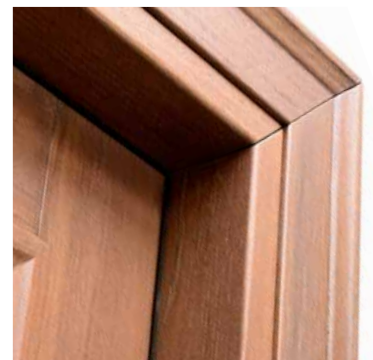

Internal panelled door with natural oak veneer, two boards design and classic style decorative architraves ARC-04 and frames.

1B

2B

3B

4B

3B-2

Διακοσμητική μασίφ κορνίζα.
Decorative solid wood frame.

Περβάζι διακοσμητικό τύπου ARC-04.
Decorative architrave type ARC-04.