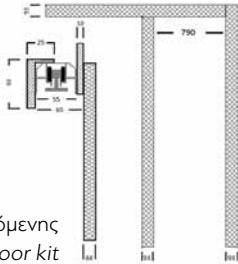

Κιτ συρόμενης
Sliding door kit