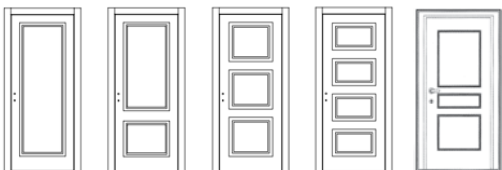

Internal panelled door with natural oak veneer, two boards design and classic style decorative architraves ARC-04 and frames.

1B

2B

3B

4B

3B-2

Διακοσμητική μασίφ κορνίζα.
Decorative solid wood frame.

Περβάζι διακοσμητικό τύπου ARC-04.
Decorative architrave type ARC-04.