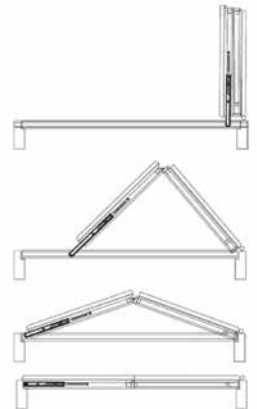

Pivot oak veneer door with soft closing floor spring mechanism. Openable on both sides 150° with adjusted closing.

ΣΠΑΣΤΕΣ

folding

εσωτερική πλευρά
inside

εξωτερική πλευρά
outside

ΣΠΑΣΤΗ ΠΟΡΤΑ 90° / FOLDING DOOR 90°